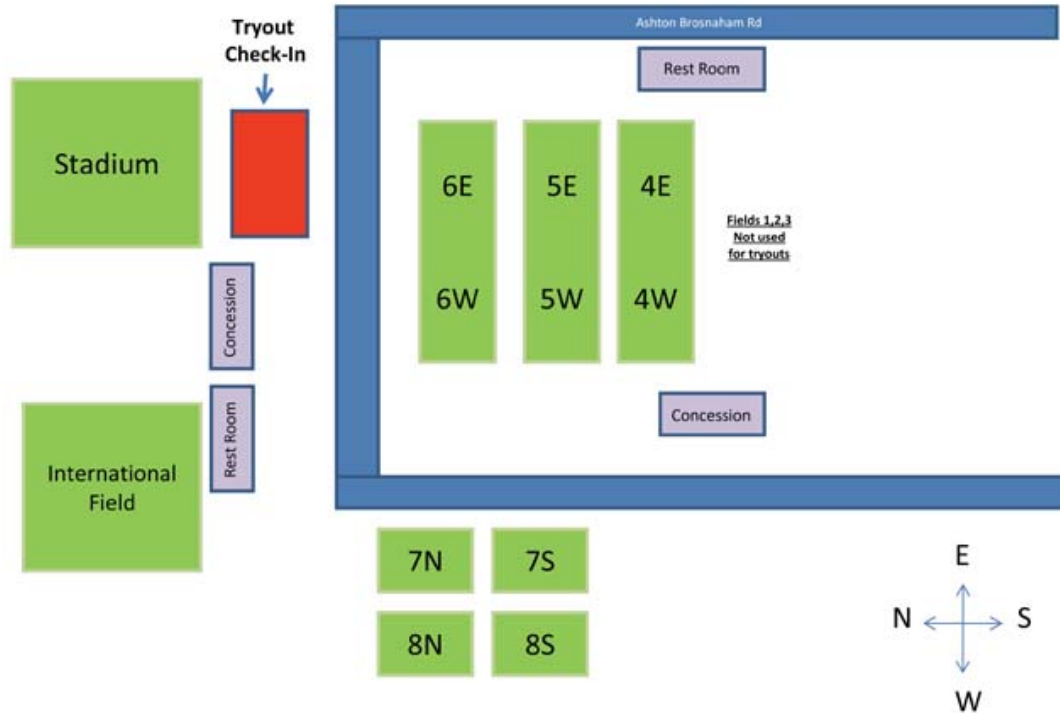

Dallas Texans Florida 2010-2011 Tryouts

BOYS TEAMS	COACH	Tryout Coach	Time	Field
(U18) 93 Boys	Felipe Lawall	Scottie Milton	7:30	6 East
(U18) 93 Boys Red	Kent Williamson	Kent Williamson	7:30	8 South
(U17) 94 Boys	Eduardo Oliveira	Bill Elliot	7:30	5 East
(U16) 95 Boys	Craig Wallace	Craig Wallace	7:30	4
(U16) 95 Boys Red	Craig Wallace	Craig Wallace	7:30	4
(U15) 96 Boys	Eduardo Oliveira	David Kemp	7:30	Stadium South
(U14) 97 Boys	Neil Bethel	Neil Bethel	6:00	5 East
(U13) 98 Boys	Felipe Lawall	David Kemp	6:00	6 East
(U12) 99 Boys	Nic Cardoso	Nic Cardoso & Scottie Milton	6:00	Stadium South
(U12) 99 Boys Red	Scottie Milton	Nic Cardoso & Scottie Milton	6:00	Stadium South
(U11) 00 Boys	Nic Cardoso	Nic Cardoso & Scottie Milton	6:00	Stadium South
(U11) 00 Boys Red	Scottie Milton	Nic Cardoso & Scottie Milton	6:00	Stadium South
GIRLS TEAMS	COACH	Tryout Coach	Time	Field
(U18) 93 Girls Red	Breck Bankester	Breck Bankester	7:30	8 North
(U17) 94 Girls	David Kemp	Joe Bartlinski	7:30	5 West
(U16) 95 Girls	Peter Stephens/David Kemp	Peter Stephens	7:30	6 West
(U16) 95 Girls Red	Kenny Morgan	Kenny Morgan	7:30	7 North
(U15) 96 Girls	Peter Stephens	Tricia Cooper	7:30	Stadium North
(U14) 97 Girls	Rusty Plenkers	Rusty Plenkers	6:00	5 West
(U13) 98 Girls	Tricia Cooper	Tricia Cooper	6:00	6 West
(U12) 99 Girls	Joe Bartlinski	Joe Bartlinski & Colleen Bartlinski	6:00	Stadium North
(U11) 00 Girls	Joe Bartlinski	Joe Bartlinski & Colleen Bartlinski	6:00	Stadium North
(U11) 00 Girls Red	Tricia Cooper	Joe Bartlinski & Colleen Bartlinski	6:00	Stadium North