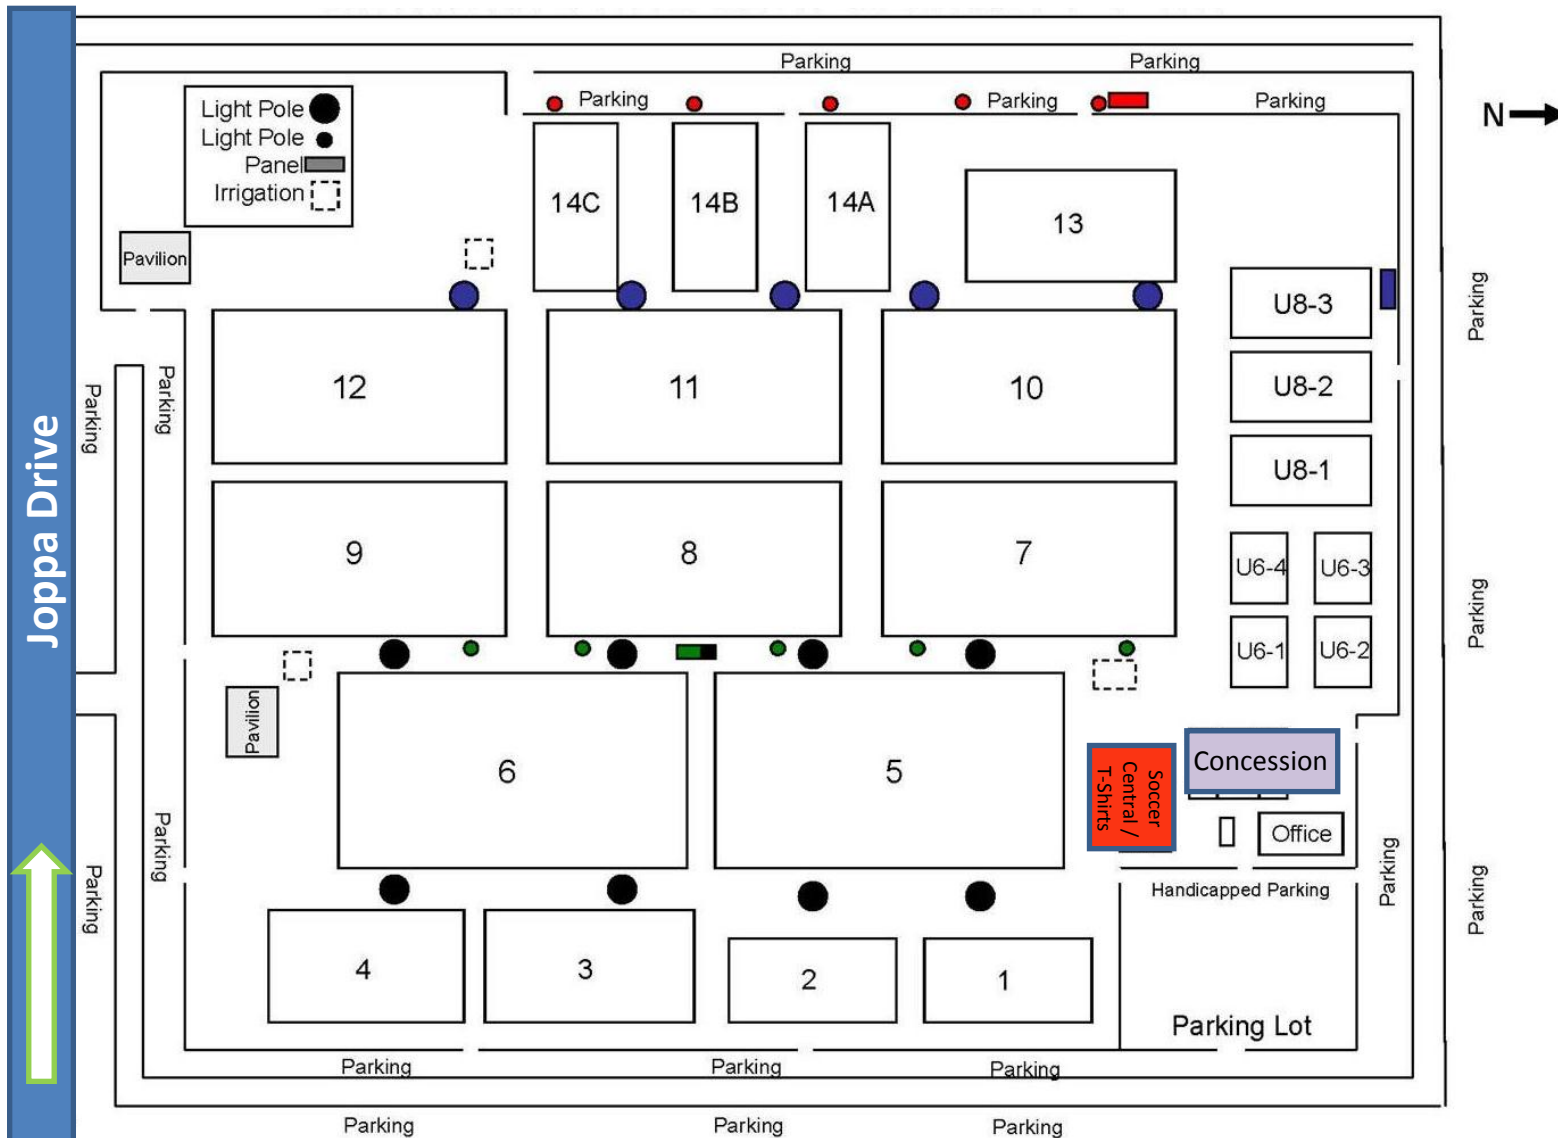

Blue Angel Classic

Santa Rosa Fields

Chumuckla Highway/County Road 197